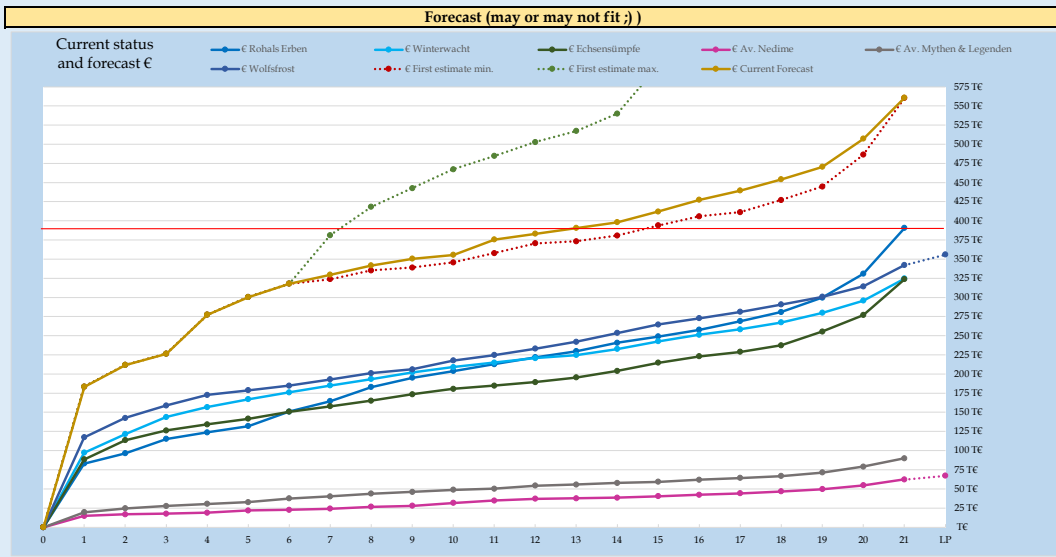

Day	Date	Current forecast			1st estimate		Previous crowdfunding - The Dark Eye					Previous crowdfund. - Branch lines			
		€ Status actual / Forecast	€ Worst Case / Forecast	€ Best Case / Forecast	€ min.	€ max.	€ Thorwal	€ Sonnenkuste	€ Winterwacht	€ Echsensumpfe	€ Wolfsfrost	€ Rohals Erben	€ AVENTURIA Nedime & Borbarad	€ AVENTURIA Mythen & Legenden	€ AVENTURIA Stories & Legends
0	28.01.25, 18:00	0 €	0 €	0 €	0 €	0 €	0 €	0 €	0 €	0 €	0 €	0 €	0 €	0 €	0 €
1	29.01.25, 18:00	183.428 €	183.428 €	183.428 €	183.428 €	183.428 €	65.000 €	89.735 €	97.183 €	88.345 €	117.333 €	82.966 €	14.771 €	19.612 €	0 €
2	30.01.25, 18:00	211.630 €	211.630 €	211.630 €	211.630 €	211.630 €	114.003 €	121.393 €	113.466 €	142.541 €	96.328 €	16.764 €	24.532 €	0 €	
3	31.01.25, 18:00	226.553 €	226.553 €	226.553 €	226.553 €	226.553 €	122.519 €	143.837 €	126.235 €	158.884 €	115.147 €	17.674 €	27.671 €	0 €	
4	01.02.25, 18:00	277.419 €	277.419 €	277.419 €	277.419 €	277.419 €	127.604 €	156.839 €	134.183 €	172.623 €	123.834 €	18.881 €	30.324 €	0 €	
5	02.02.25, 18:00	300.514 €	300.514 €	300.514 €	300.514 €	300.514 €	131.274 €	166.947 €	141.611 €	178.764 €	132.002 €	21.886 €	32.621 €	0 €	
6	03.02.25, 18:00	317.795 €	317.795 €	317.795 €	317.795 €	317.795 €	135.593 €	175.946 €	150.726 €	184.822 €	150.957 €	22.571 €	37.481 €	0 €	
7	04.02.25, 18:00	329.589 €	329.589 €	329.589 €	323.734 €	381.131 €	147.297 €	184.883 €	157.700 €	192.895 €	164.491 €	24.180 €	40.223 €	0 €	
8	05.02.25, 18:00	341.743 €	341.743 €	341.743 €	335.187 €	418.238 €	154.154 €	193.287 €	165.131 €	201.017 €	182.858 €	26.679 €	43.766 €	0 €	
9	06.02.25, 18:00	350.397 €	350.397 €	350.397 €	338.945 €	442.525 €	158.642 €	202.015 €	173.440 €	206.116 €	195.000 €	27.868 €	45.971 €	0 €	
10	07.02.25, 18:00	355.633 €	355.633 €	355.633 €	345.586 €	467.159 €	163.194 €	209.016 €	180.535 €	217.512 €	203.877 €	31.587 €	48.853 €	0 €	
11	08.02.25, 18:00	375.515 €	375.515 €	375.515 €	375.852 €	484.535 €	166.405 €	214.911 €	184.785 €	224.693 €	212.794 €	34.703 €	50.284 €	0 €	
12	09.02.25, 18:00	383.107 €	383.107 €	383.107 €	370.603 €	502.799 €	169.780 €	220.698 €	189.297 €	232.991 €	221.864 €	36.986 €	54.218 €	0 €	
13	10.02.25, 18:00	390.522 €	390.522 €	390.522 €	373.209 €	517.172 €	172.436 €	224.732 €	195.413 €	241.976 €	229.701 €	37.704 €	55.585 €	0 €	
14	11.02.25, 18:00	398.145 €	398.145 €	398.145 €	380.687 €	539.863 €	176.629 €	232.641 €	204.026 €	253.405 €	240.791 €	38.541 €	57.658 €	0 €	
15	12.02.25, 18:00	412.178 €	412.178 €	412.178 €	393.983 €	602.875 €	188.273 €	242.719 €	214.753 €	264.610 €	249.000 €	40.401 €	59.154 €	0 €	
16	13.02.25, 18:00	427.537 €	427.537 €	427.537 €	405.861 €	629.884 €	193.264 €	251.181 €	222.938 €	272.847 €	257.466 €	42.277 €	61.842 €	0 €	
17	14.02.25, 18:00	439.430 €	439.430 €	439.430 €	411.218 €	656.926 €	198.261 €	258.252 €	228.929 €	281.192 €	268.894 €	44.039 €	64.258 €	0 €	
18	15.02.25, 18:00	454.034 €	454.034 €	454.034 €	427.192 €	683.215 €	203.119 €	267.342 €	237.425 €	290.671 €	280.832 €	46.661 €	66.749 €	0 €	
19	16.02.25, 18:00	470.532 €	470.532 €	470.532 €	444.706 €	732.281 €	212.186 €	279.921 €	255.463 €	300.669 €	299.641 €	49.576 €	71.433 €	0 €	
20	17.02.25, 18:00	507.150 €	507.150 €	507.150 €	486.279 €	779.421 €	220.897 €	295.640 €	276.857 €	314.353 €	330.836 €	54.612 €	78.993 €	0 €	
21	18.02.25, 18:00	560.576 €	560.576 €	560.576 €	560.334 €	877.803 €	266.116 €	239.077 €	324.435 €	323.947 €	342.007 €	62.345 €	89.991 €	58.410 €	
LP							285.417 €			355.866 €		67.364 €